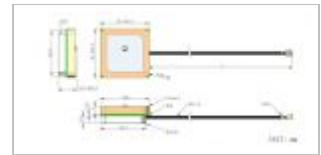

GPS internal antenna
JCN048

GPS Antenna 10*10
/12*12/13*13/15*1

GPS Antenna
18*18/20*20/25*25
JCN05

Products - Cellular-GSM/CDMA/3G/LTE Antenna

alarm antennas
JCG402

GSM Flexible Antenna
JCG108

Log-periodic Antenna